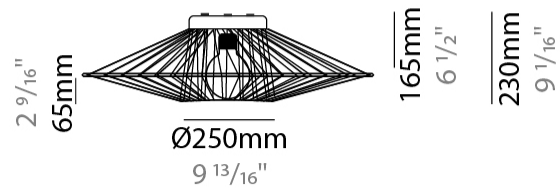

#### RATINGS AND CERTIFICATIONS

Certified By: Certified for North American Standards  
 IP rating: IP20

Ø800mm  
 31 1/2"

5 7/8"

Ø150mm

D112043-

PROJECT

TYPE