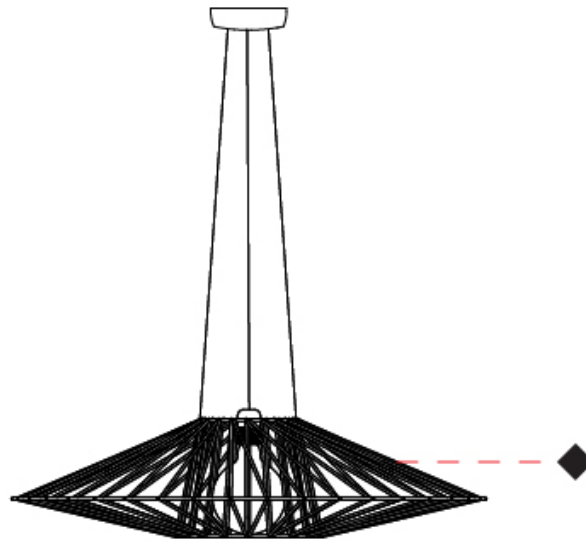

D111113-

PROJECT

TYPE

SPECIFIER

QUANTITY

DATE

D