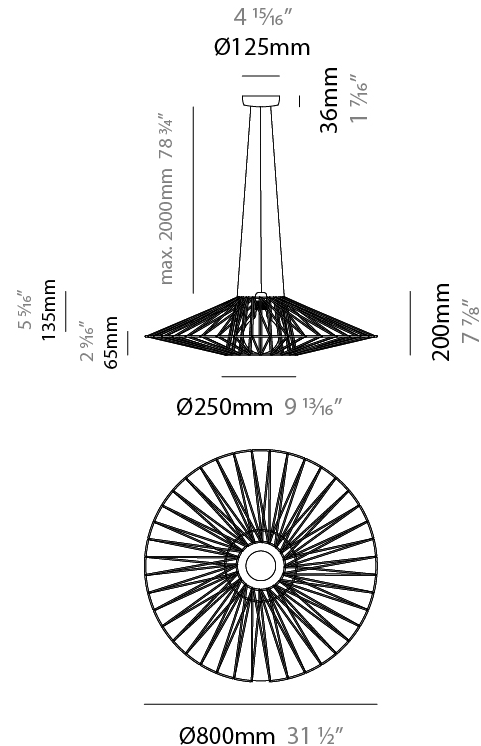

PROJECT	
TYPE	
SPECIFIER	
QUANTITY	
DATE	

BIMBA SUSPENSION

D111113-

base number Finish
Options

1. To build a product code in our configurator select the specify button on the base model # product page
2. To build a manual product code on this datasheet choose from the options listed below in blue font and add the suffix to the base model #

GENERAL

Series: Bimba
Partner: Ole
Division: Design
Installation: Suspension
Product Type: Pendant
Mounting Location: Ceiling

PHYSICAL

Shape: Abstract
Diameter (mm): 800
Diameter (in): 31 1/2
Height (mm): 200
Height (in): 7 7/8
Max. Overall Height (mm): 2200
Max. Overall Height (in): 8 5/8
Weight (kg): 5.1
Weight (lbs): 11.24
Fixture Finish: BEI / BLK / BLU / COG / DGN / GRY / MRN / MOC / MUS / OLV / SIL / STN / TER / WHI
Holder Finish: Matte Black
Fixture Material: Fabric Cord / Metal
Primary Material: Fabric - Recycled
Cable Details: 2000mm Cable
Upon Request: Other fabric cord colors available upon request (see downloadable finish chart)

ELECTRICAL

Number of Lamps: 1
Lamp Type: LED Retrofit
Bulb Included: Bulb Not Included
Max. Wattage Per Lamp (W): 15
Lamp Base: E26
Input Voltage (V): 120
Upon Request: 277Vac / GU24

LED

OPTICAL

RATINGS AND CERTIFICATIONS

Certified By: Certified for North American Standards
IP rating: IP20